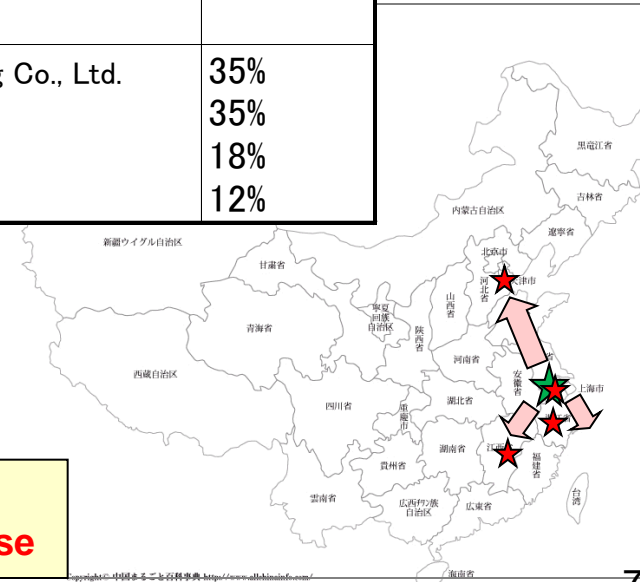

Metal scrap
Home appliances
Circuit Boards etc

Resorce

Silver
Copper
Aluminums
Iron
Plastic
etc

Waste management & Recycling Business in China (2)

Home appliances recycling business base

establish	location	capacity	partner	ratio
2003	Suzhou	1,000,000 unit/yr	Dowa Eco-System Co., Ltd. SND (Suzhou Nation New & Hi-Tech Zone Economic Development Group Corporation)	90% 10%
2010	Tianjin	400,000 unit/yr	Dowa Eco-System Co., Ltd. Green Angel Collection and Reuse of Recyclable Resources Sumitomo Corporation	50% 30% 20%
2010	Jiangxi	200,000 unit/yr	Dowa Eco-System Co., Ltd. Yujiang County Resource Management Co., Ltd.	90% 10%
2011	Hangzhou	1,000,000 unit/yr	Hangzhou DADI Environmental Protection Engineering Co., Ltd. Panasonic Corporation of China Dowa Eco-System Co., Ltd. Sumitomo Corporation	35% 35% 18% 12%