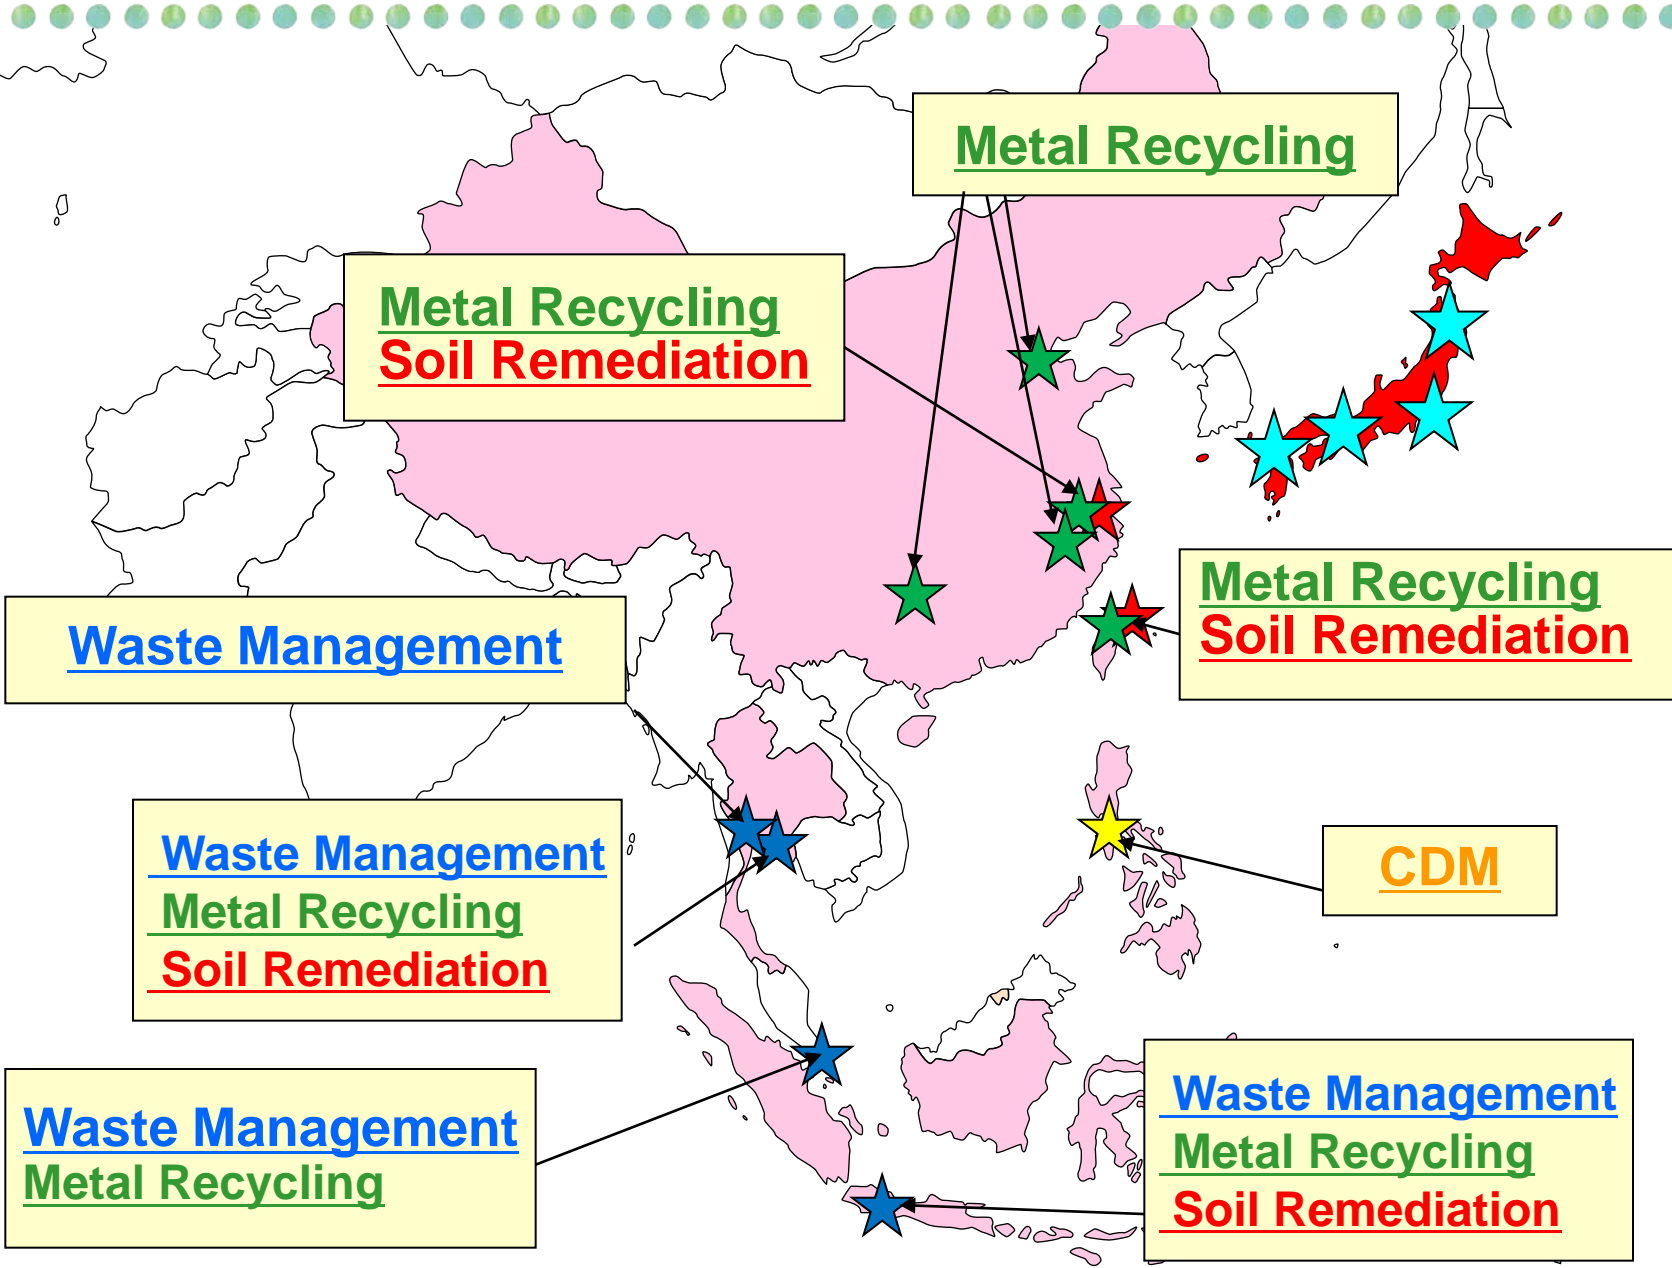

Environmental Business in Asia